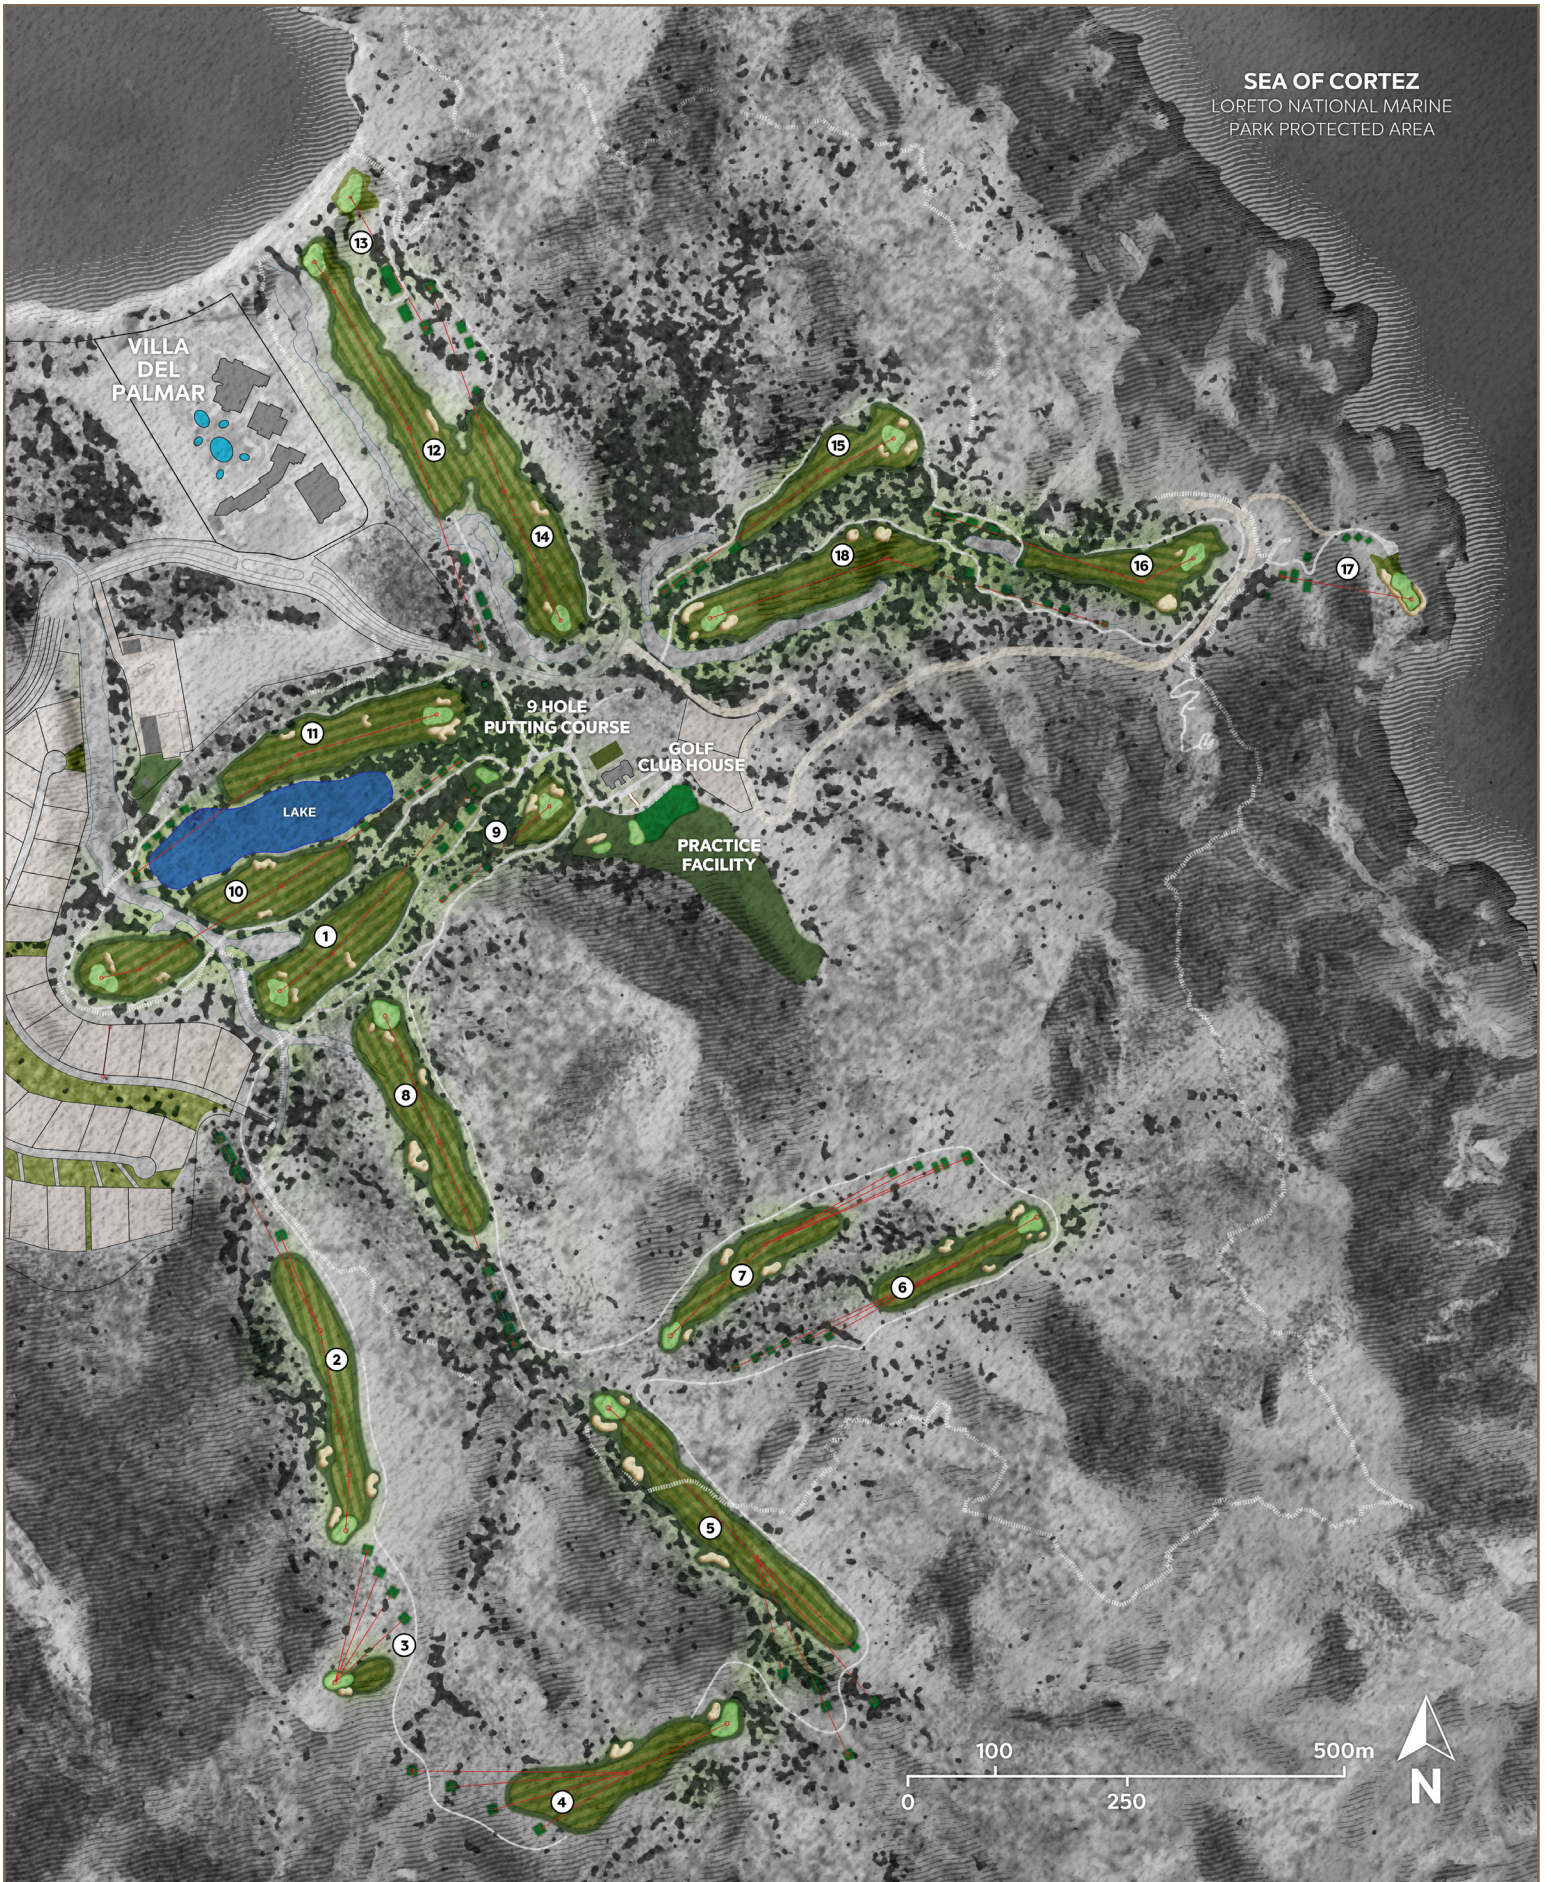

SEA OF CORTEZ
LORETO NATIONAL MARINE
PARK PROTECTED AREA

VILLA
DEL
PALMAR

11

10

1

8

2

3

4

9 HOLE
PUTTING COURSE

GOLF
CLUB HOUSE

PRACTICE
FACILITY

9

12

14

15

18

16

17

100

500m

0

250